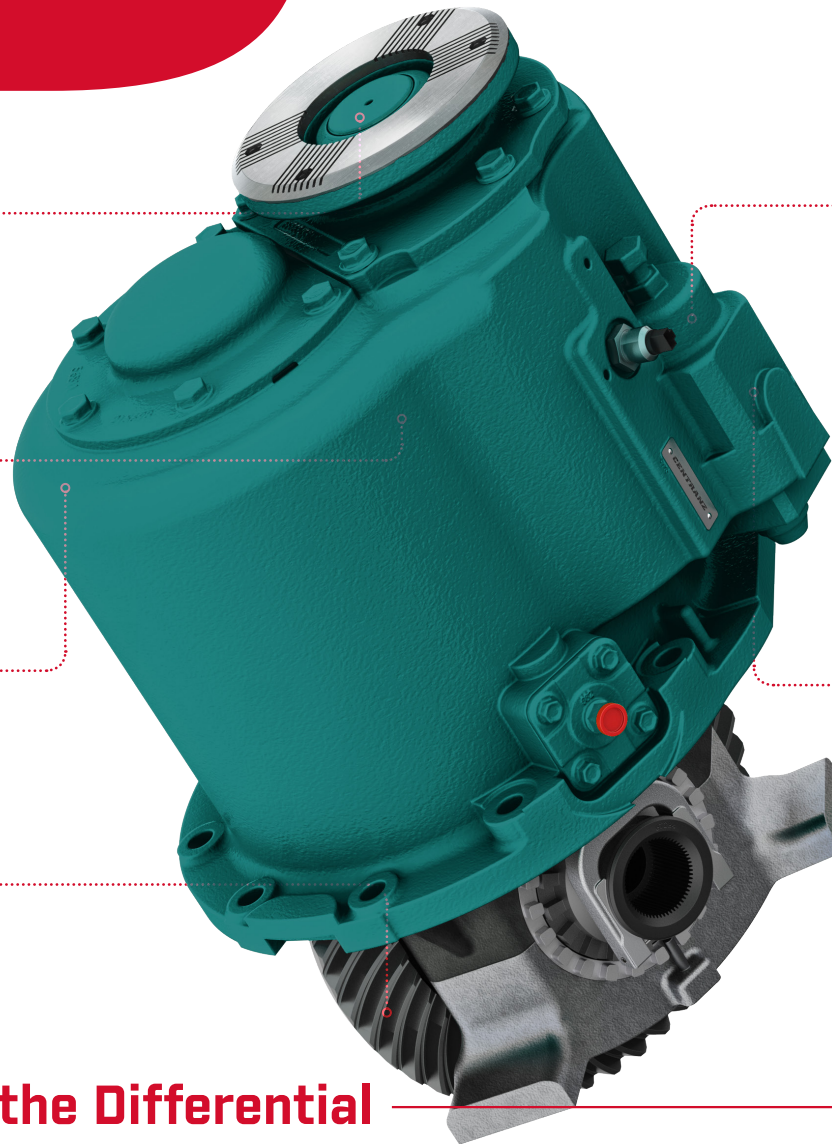

Differential VOLVO

Front / Center / Rear

INFO@CENTRANZ.COM

1-816-650-3161

ALL New Sensors and Switches

ALL New Seals and Gaskets

Freshly painted, crated
and ready for shipment

ALL New Bearings

New Nest Kit (includes Spider,
Spider Gears, Side Gears and
Thrust Washers)

New Crown Wheel and Pinion

100% Disassembly of the Differential

Centranz supplies its customers with turnkey installations, including the latest hard part updates, ensuring all switches and sensors are adjusted prior to leaving our shop.