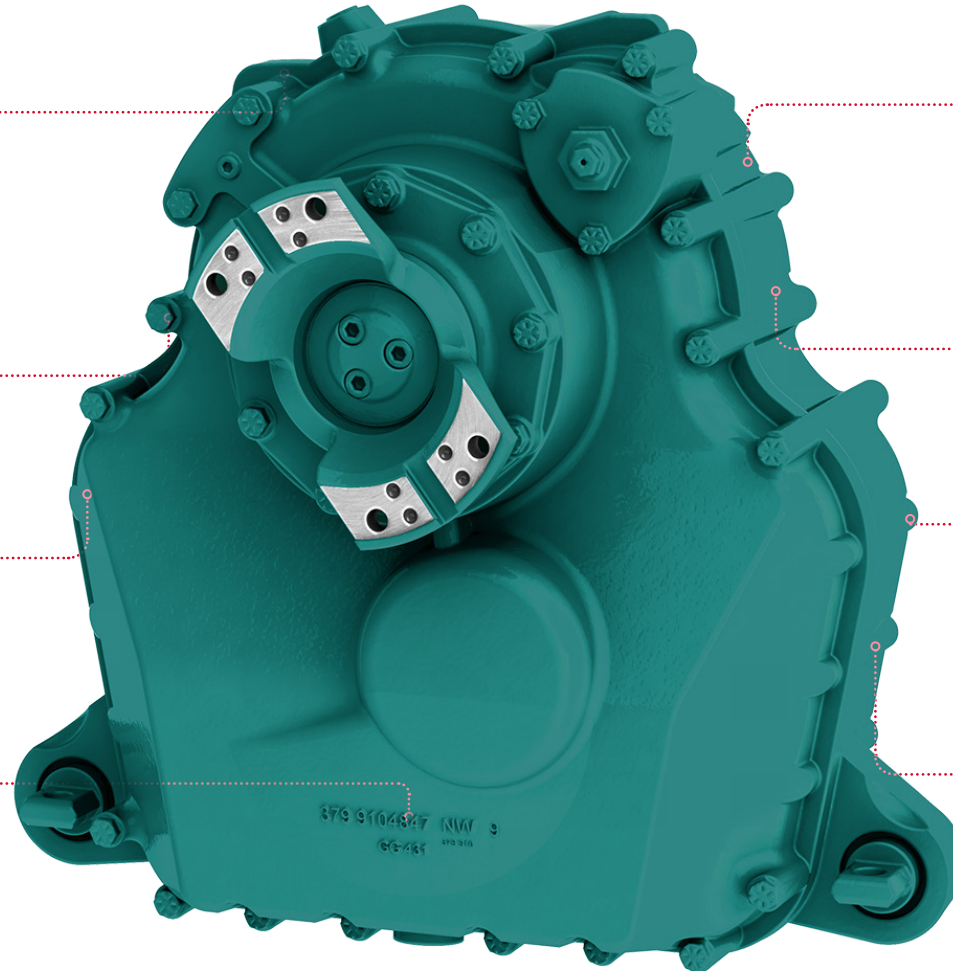

Drop Box VOLVO IL SERIES

E / F / G

INFO@CENTRANZ.COM

1-816-650-3161

All new Sensors and Switches

All new Seals and Gaskets

New Dog Clutch/Engaging Sleeve with mating Differential Housing

Differential Lock Upgrade Kit (DB-SUK) corrects Snap Ring design flaw in OEM Shift Kits

All new Bearings

Rebuilt Lubrication Pump

Freshly painted, crated and ready for shipment

New Nest Kit (includes Spider, Spider Gears, Side Gears and Thrust Washers)

Upgraded Engineering

Centranz supplies its customers with turnkey installations, including the latest hard part updates, ensuring all switches and sensors are adjusted prior to leaving our shop.

Centranz has a full-service machine shop where we manufacture replacement parts and reclaim housings, as needed. We can provide drop box parts including: Differential Lock Upgrade Kit (DB-SUK); Differential Halves and Engaging Sleeves